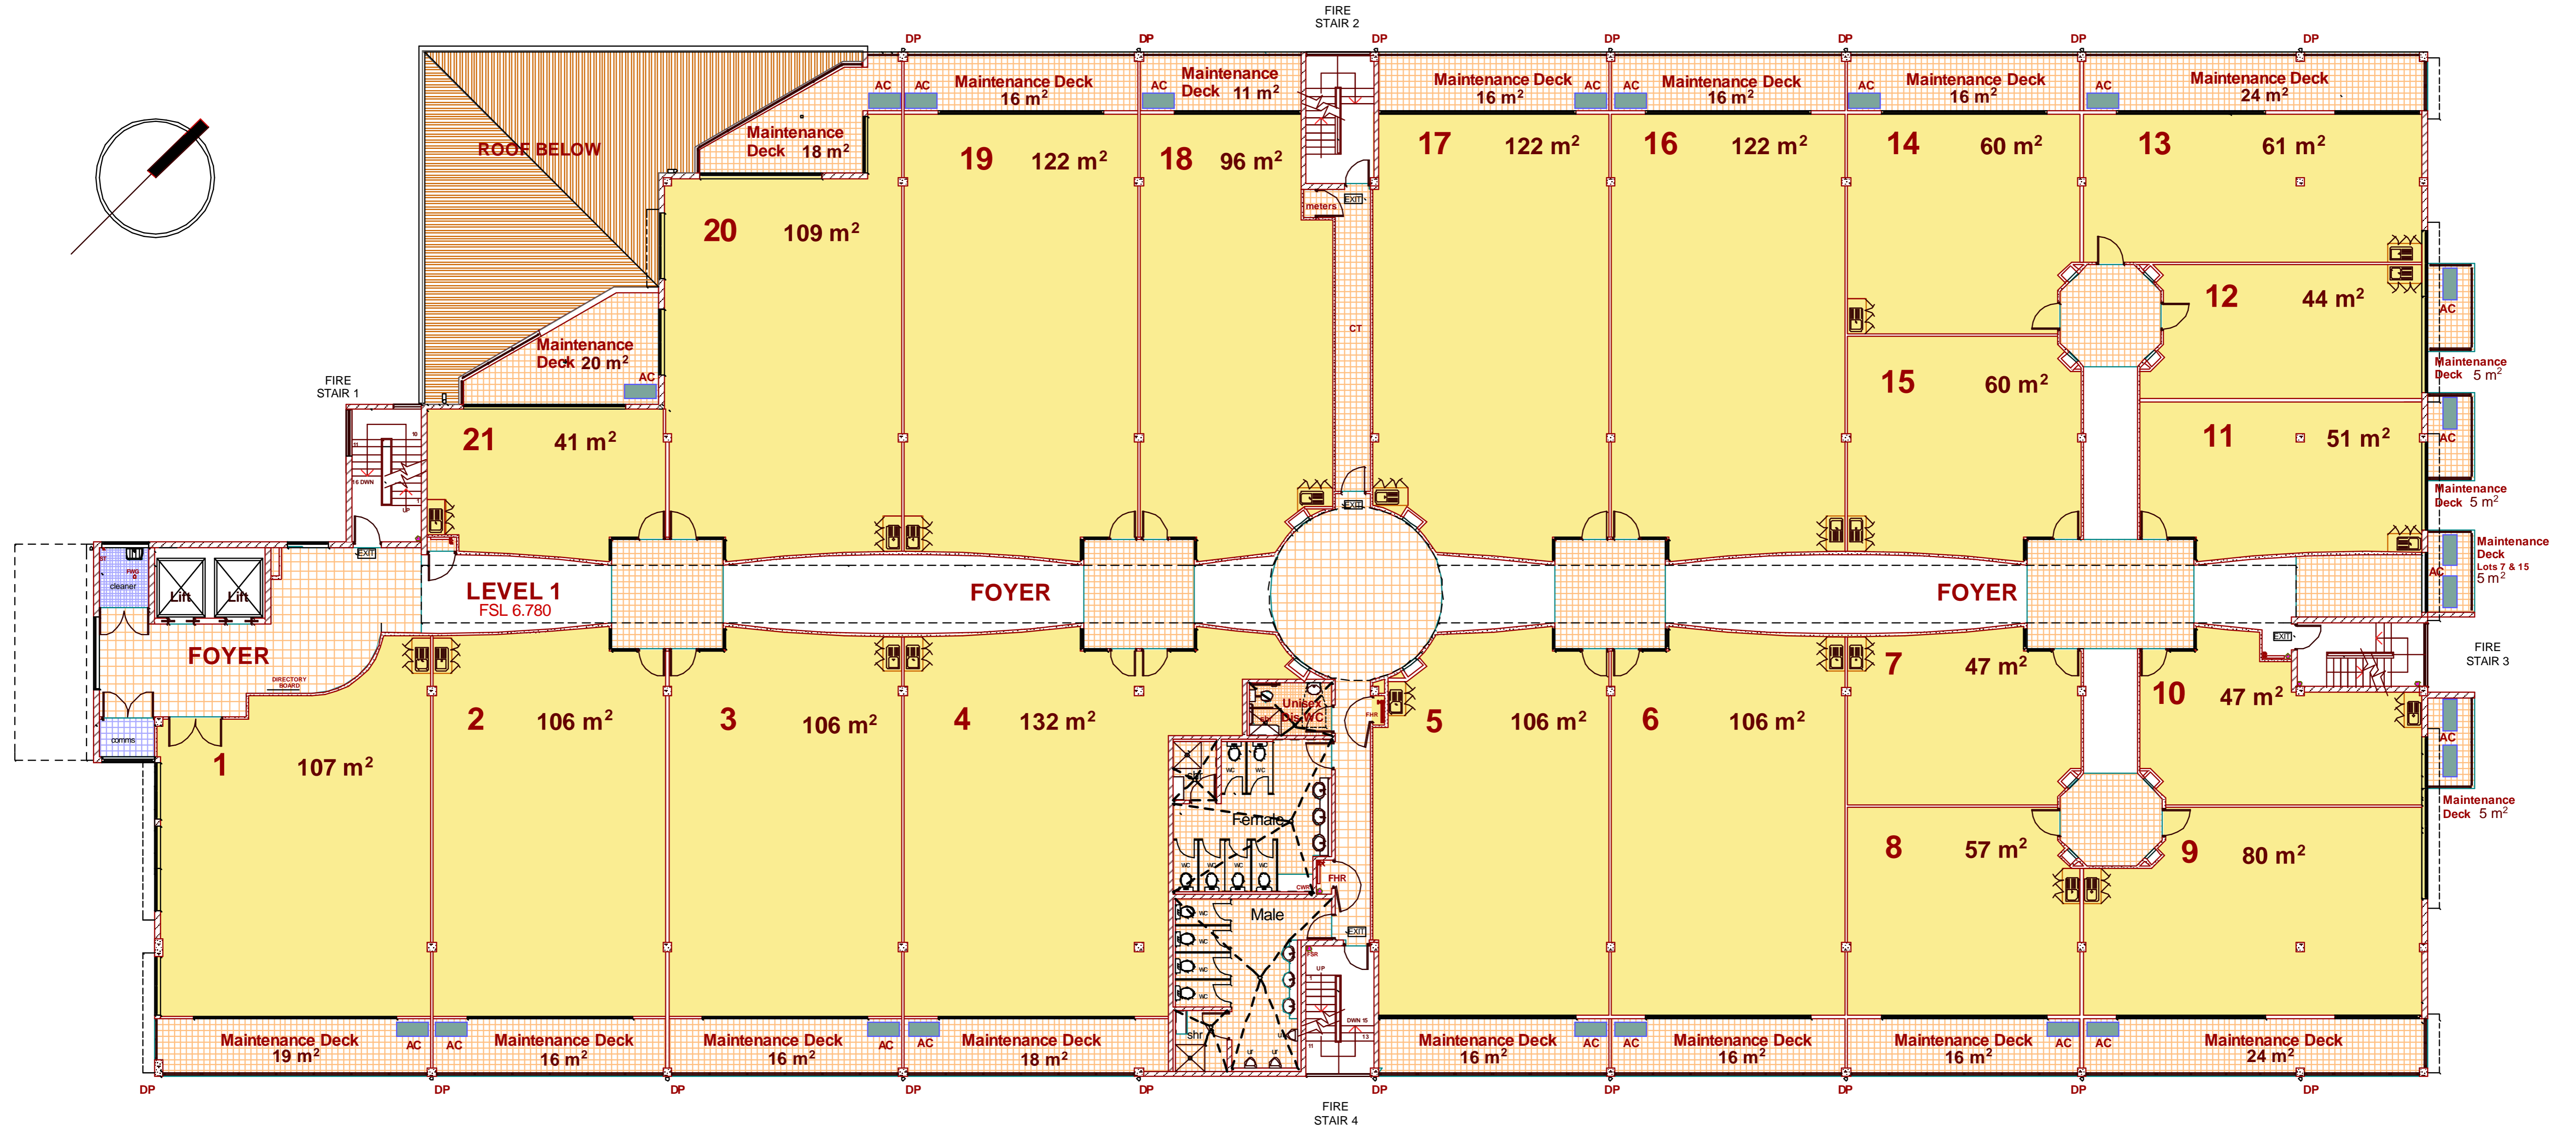

THE CORPORATE CENTRE

13 NORVAL COURT, MAROOCHYDORE

NOTE: PRICES and AVAILABILITY SUBJECT to CHANGE WITHOUT NOTICE

Level One Plan

MARKETING PLANS

25.10.2007

MD03 A.Z.A

15 Carnaby Street
 Maroochydore Qld 4558
 PO Box 366
 Maroochydore Qld 4558