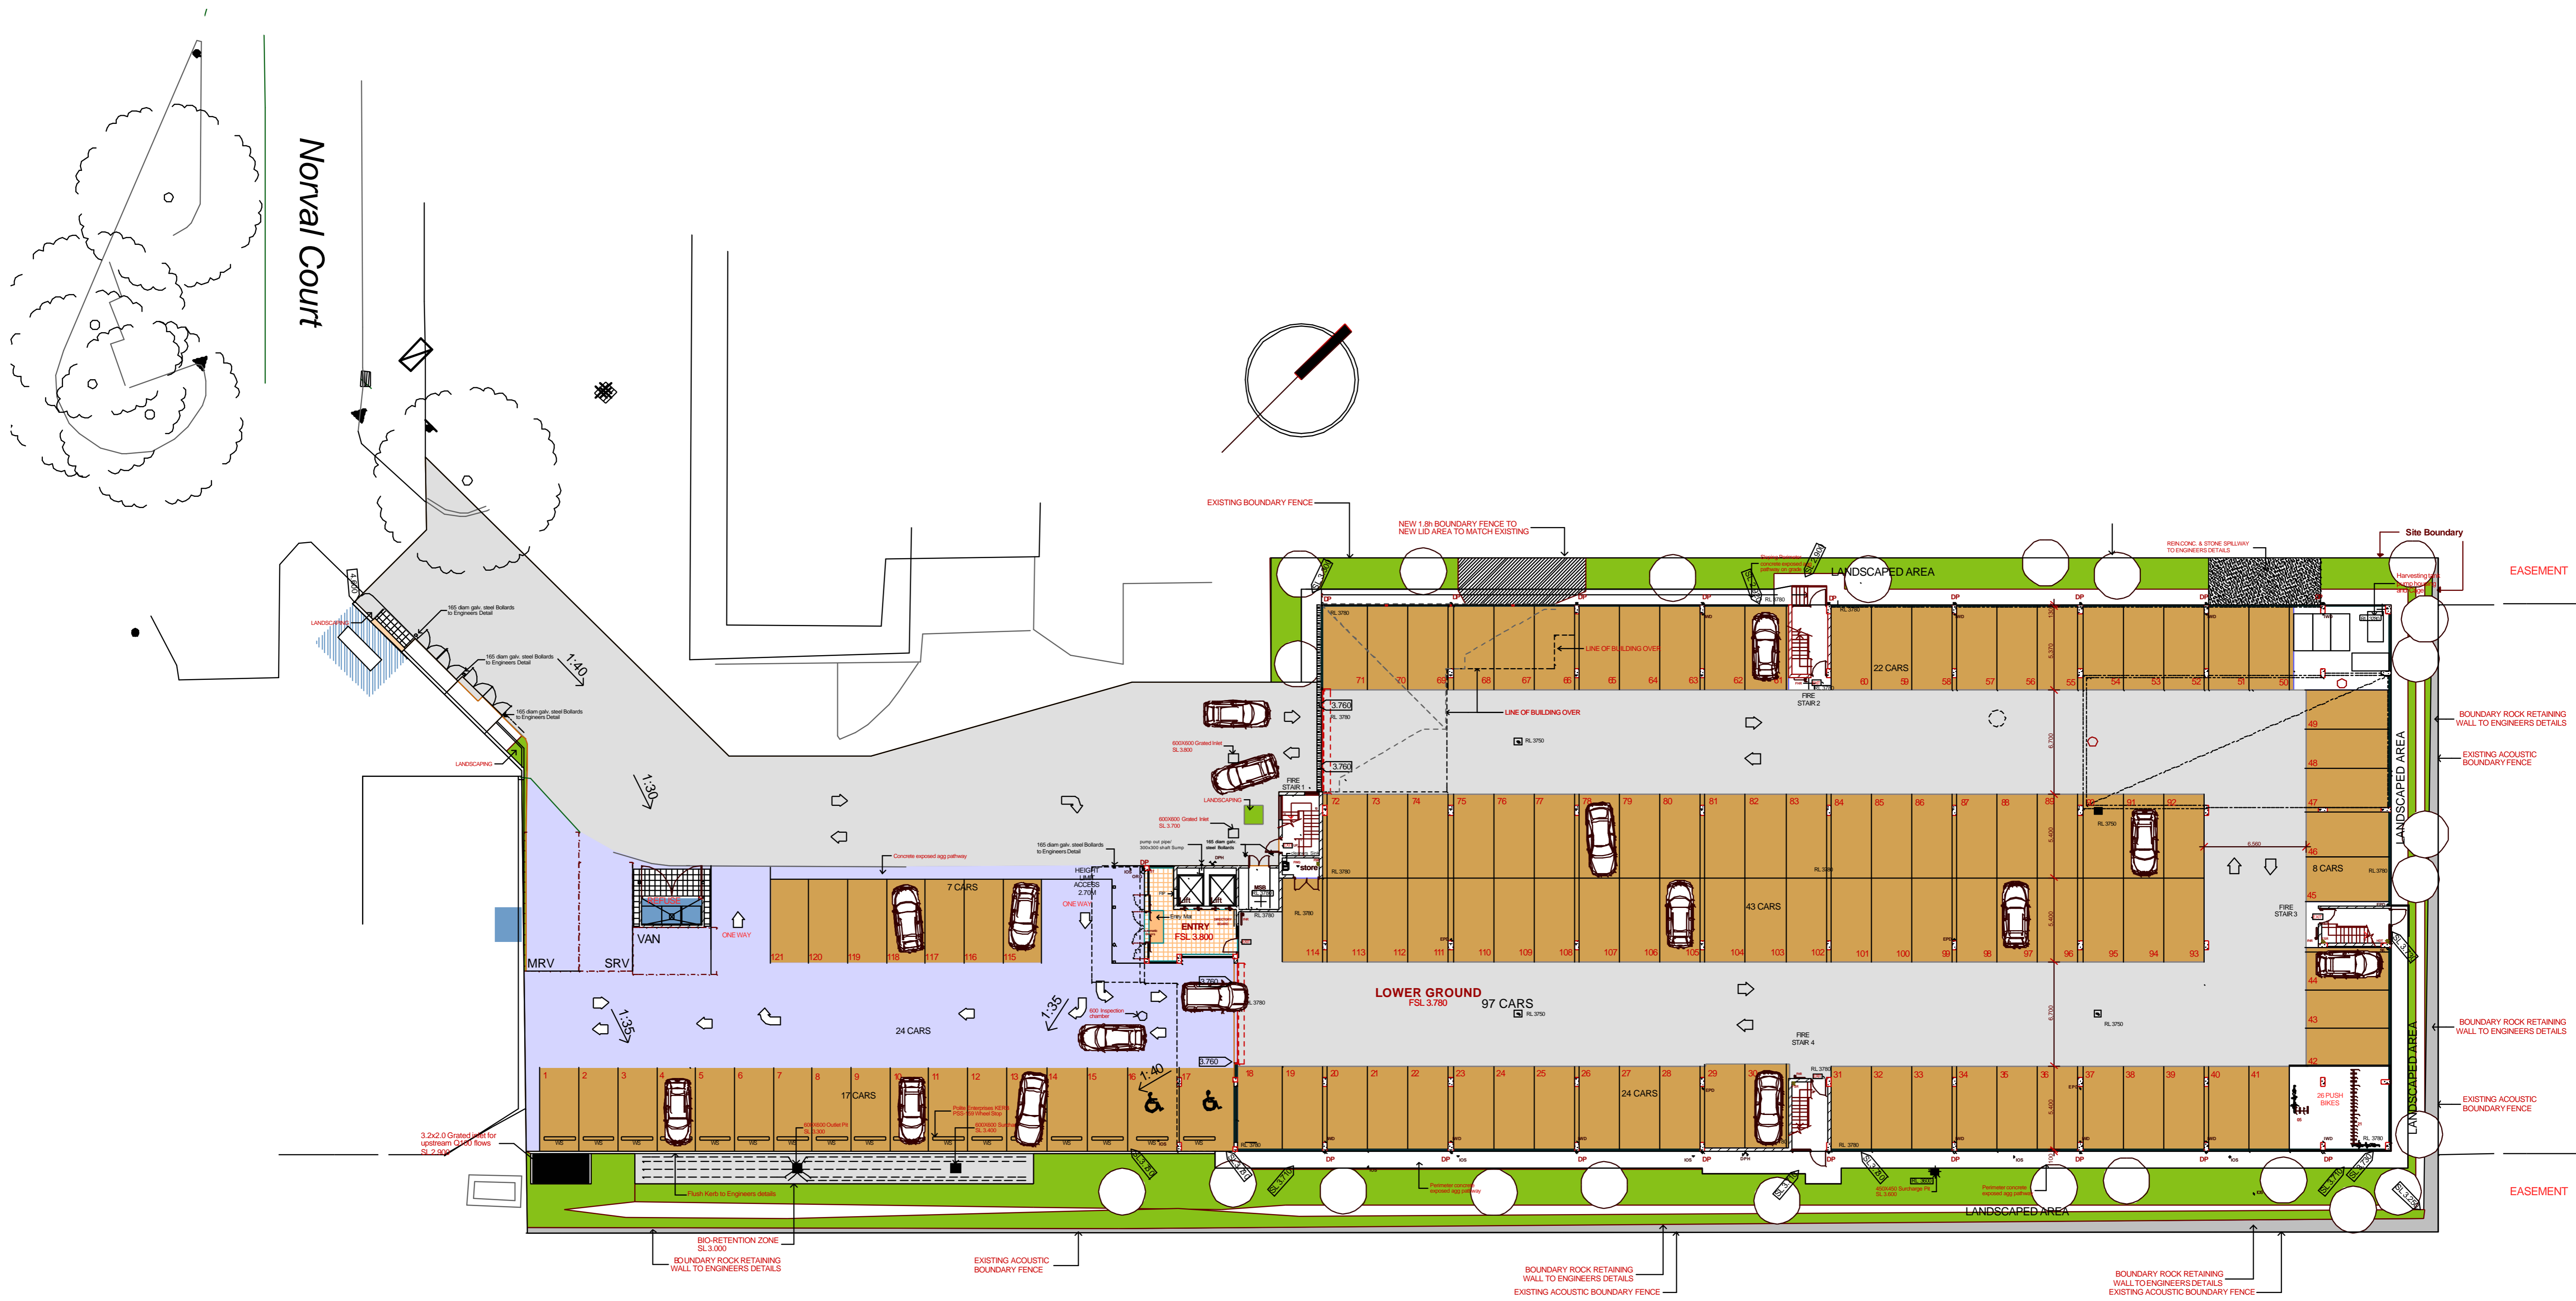

THE CORPORATE CENTRE

13 NORVAL COURT, MAROOCHYDORE

NOTE: PRICES and AVAILABILITY SUBJECT to CHANGE WITHOUT NOTICE

Lower Ground Level MARKETING PLANS 25.10.2007 MD02 U

15 Carnaby Street
Maroochydore Qld 4558
PO Box 366
Maroochydore Qld 4558
 Phone: (07) 5479 5600 Fax: (07) 5479 5601
 Email: mchcorp@bigpond.net.au